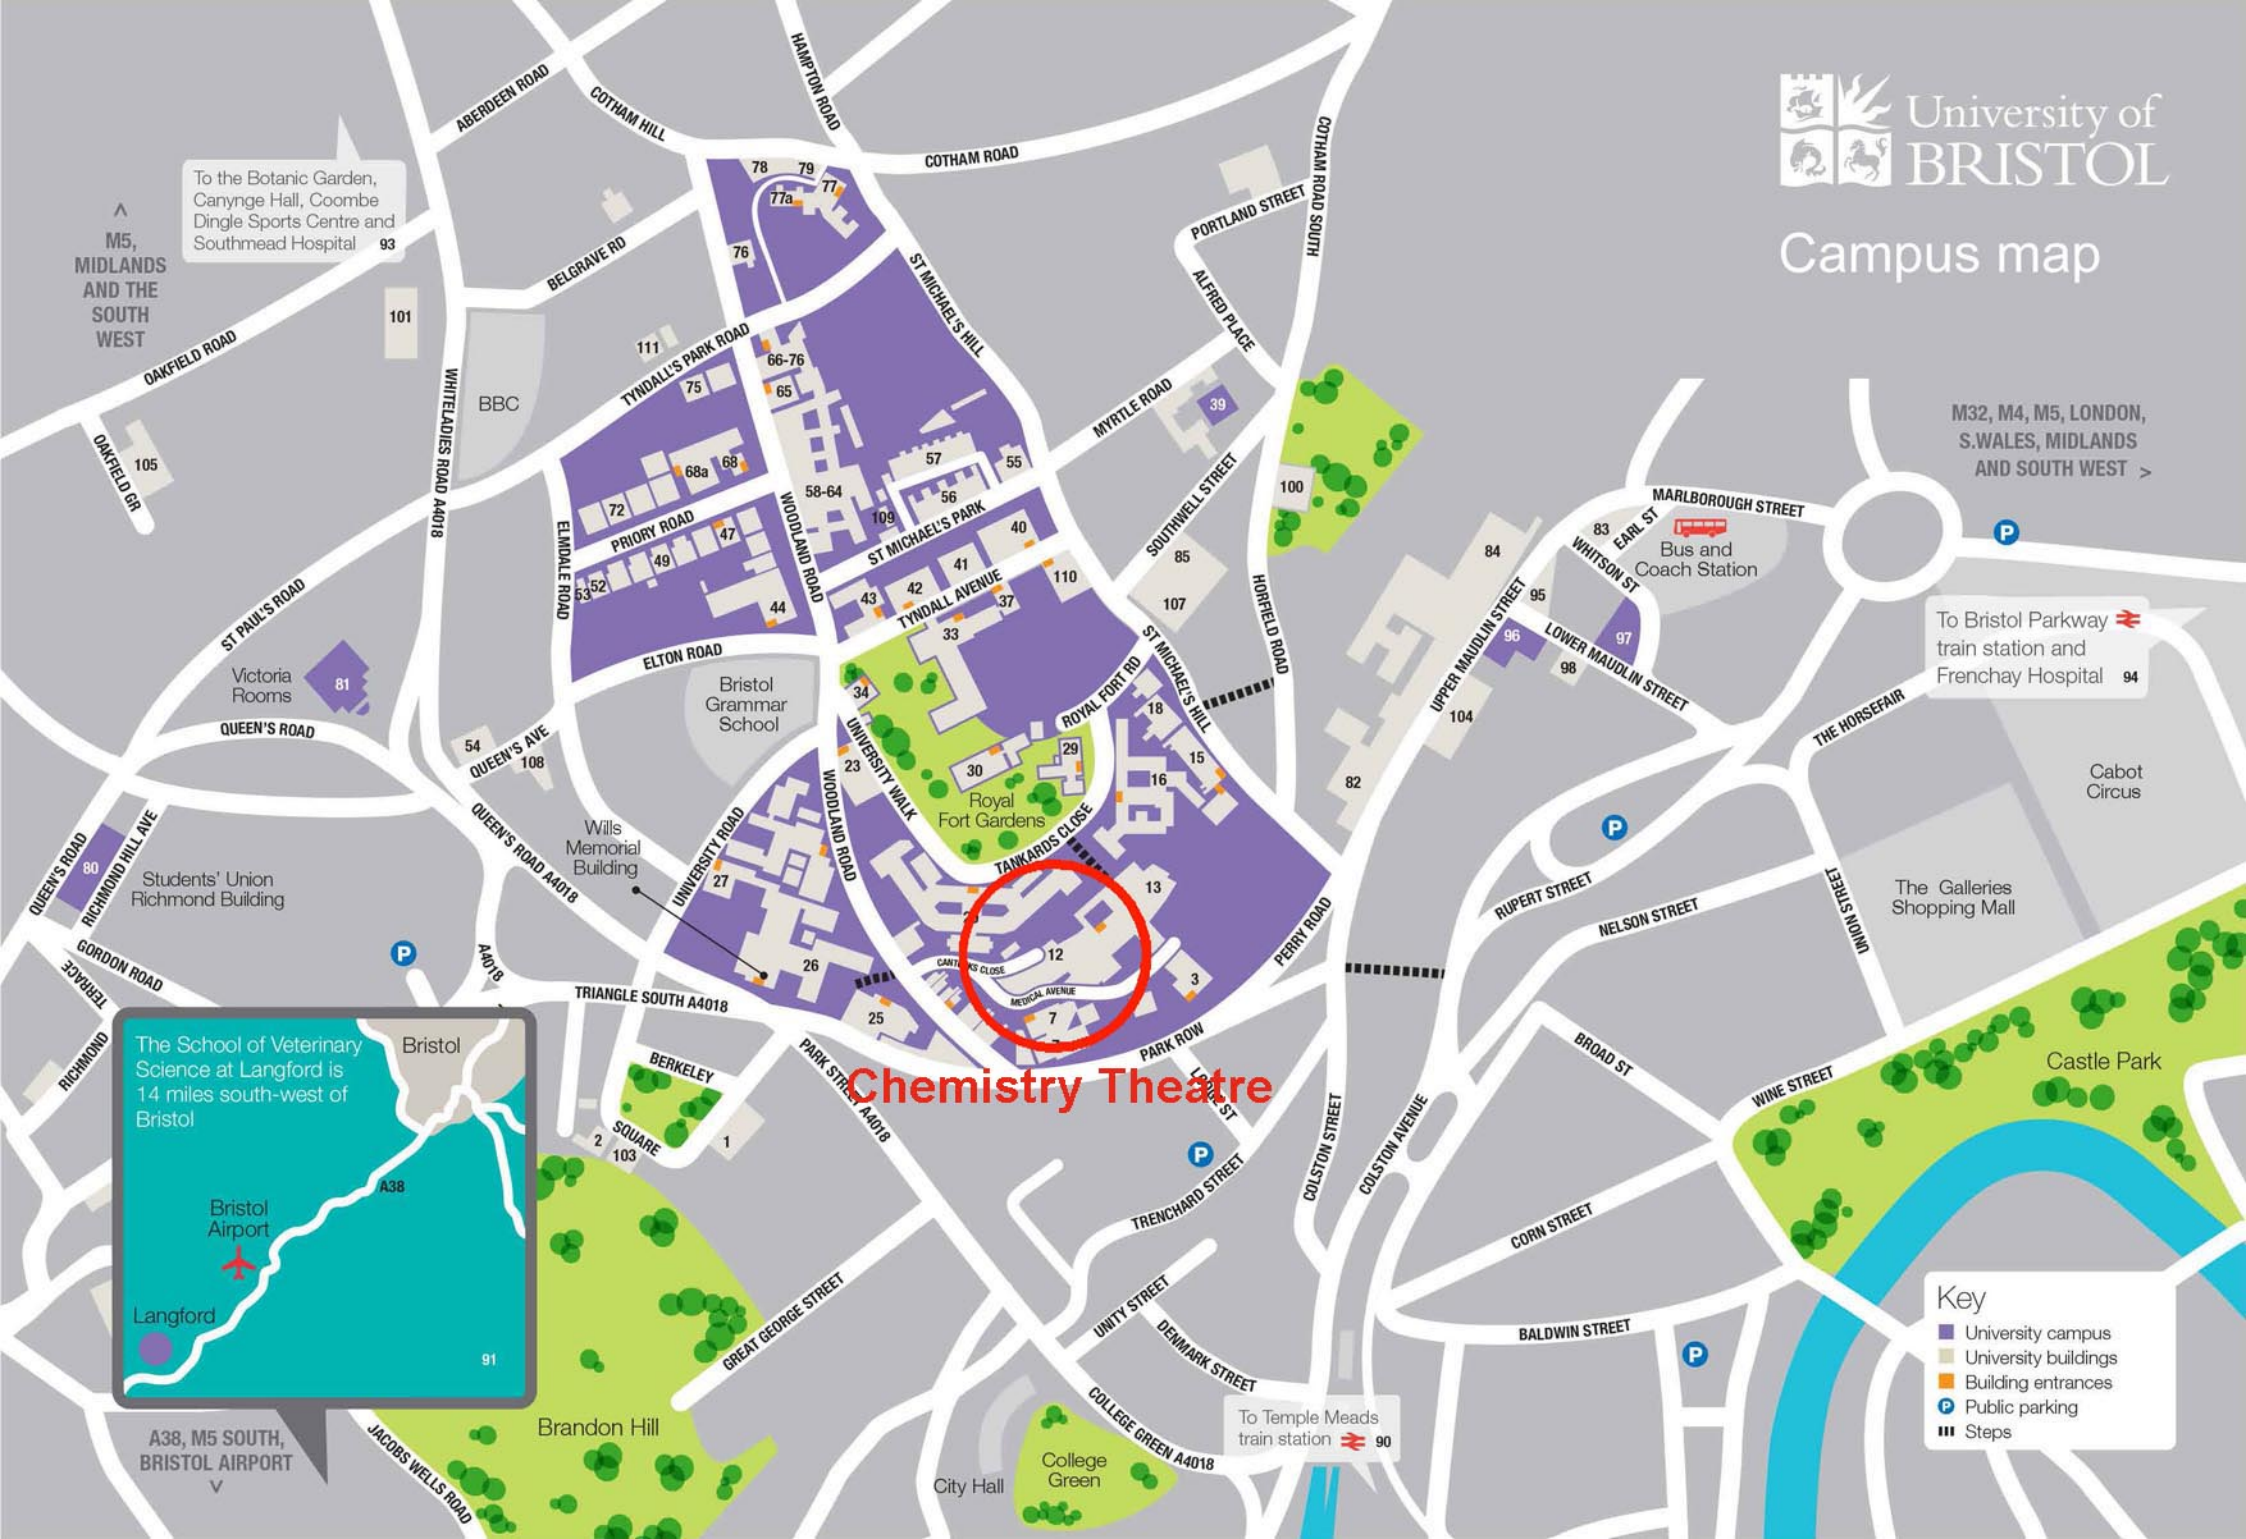

# Campus map

To the Botanic Garden,  
Carynge Hall, Coombe  
Dingle Sports Centre and  
Southmead Hospital 93

M32, M4, M5, LONDON,  
S.WALES, MIDLANDS  
AND SOUTH WEST >

To Bristol Parkway  
train station and  
Frenchay Hospital 94

The School of Veterinary  
Science at Langford is  
14 miles south-west of  
Bristol

Bristol  
A38  
Bristol Airport  
Langford  
91

**Chemistry Theatre**

Key

- University campus
- University buildings
- Building entrances
- Public parking
- Steps

To Temple Meads  
train station 90

A38, M5 SOUTH,  
BRISTOL AIRPORT